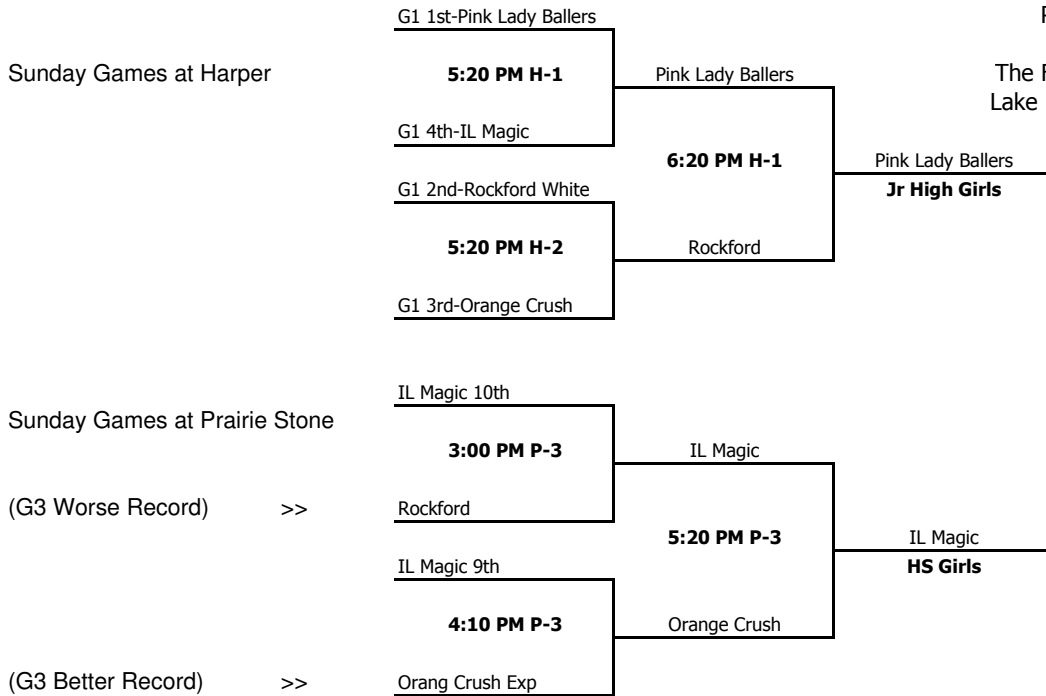

**BEST BUY CHICAGO CLASSIC 2010**

Girls

FINAL 5/27/10

**Opponent DAY Time Location Result**

**Pool G1**

A Orange Crush Express	3rd	G1 C-A	SAT	8:30 AM	Prairie Stone-2	C 44-29
B Pink Lady Ballers	1st	G1 D-B	SAT	8:30 AM	Prairie Stone-3	B 39-11
C Rockford Wildcats White	2nd	G1 A-D	SAT	10:50 AM	Prairie Stone-2	A 38-37
D Illinois Magic	4th	G1 C-B	SAT	10:50 AM	Prairie Stone-3	B 40-19

**High School Girls**

**Pool G3**

A Illinois Magic 10		G3 C-D	SAT	9:40 AM	Prairie Stone-1	D 51-34
B Orange Crush Express		G3 A-B	SAT	9:40 AM	Prairie Stone-2	A 43-29
C Rockford		G3 C-A	SAT	1:10 PM	Prairie Stone-2	A 71-38
D Illinois Magic 9		G3 B-D	SAT	3:30 PM	Prairie Stone-2	B 39-26

**Legend**

Elgin Centre	ABB.
Bartlett Community Center	<b>E</b>
Prairie Stone Wellness	<b>B</b>
Harper College	<b>P</b>
The Fieldhouse -Merrillville	<b>H</b>
Lake Barrington Fieldhouse	<b>M</b>
	<b>L</b>